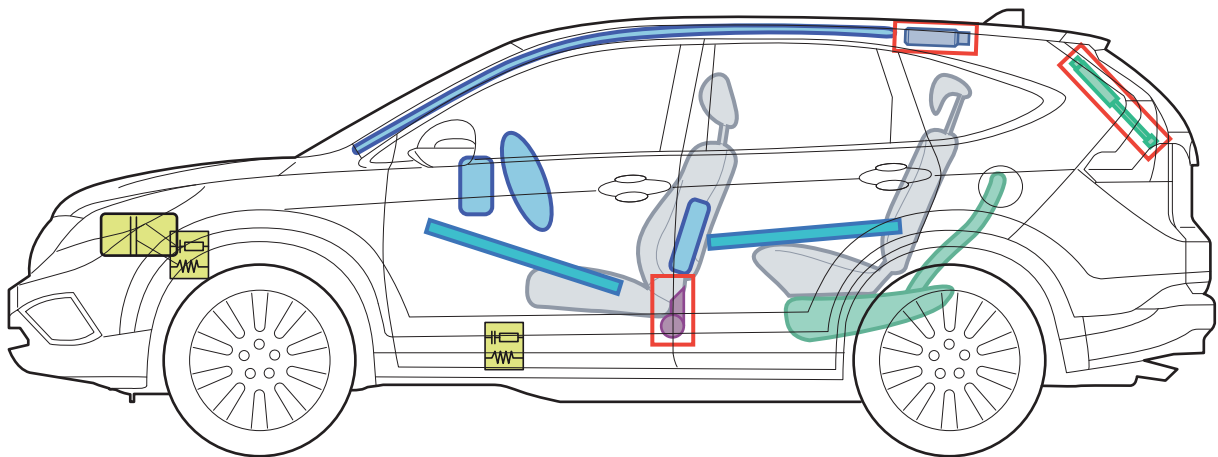

CR-V (RE5/RE6 5-Door, 2013-2018)

Legend

	Airbag		Structural reinforcements		Control unit
	Gas generator		Gas filled spring device		Battery
	Seat belt tensioner		Fuel tank		