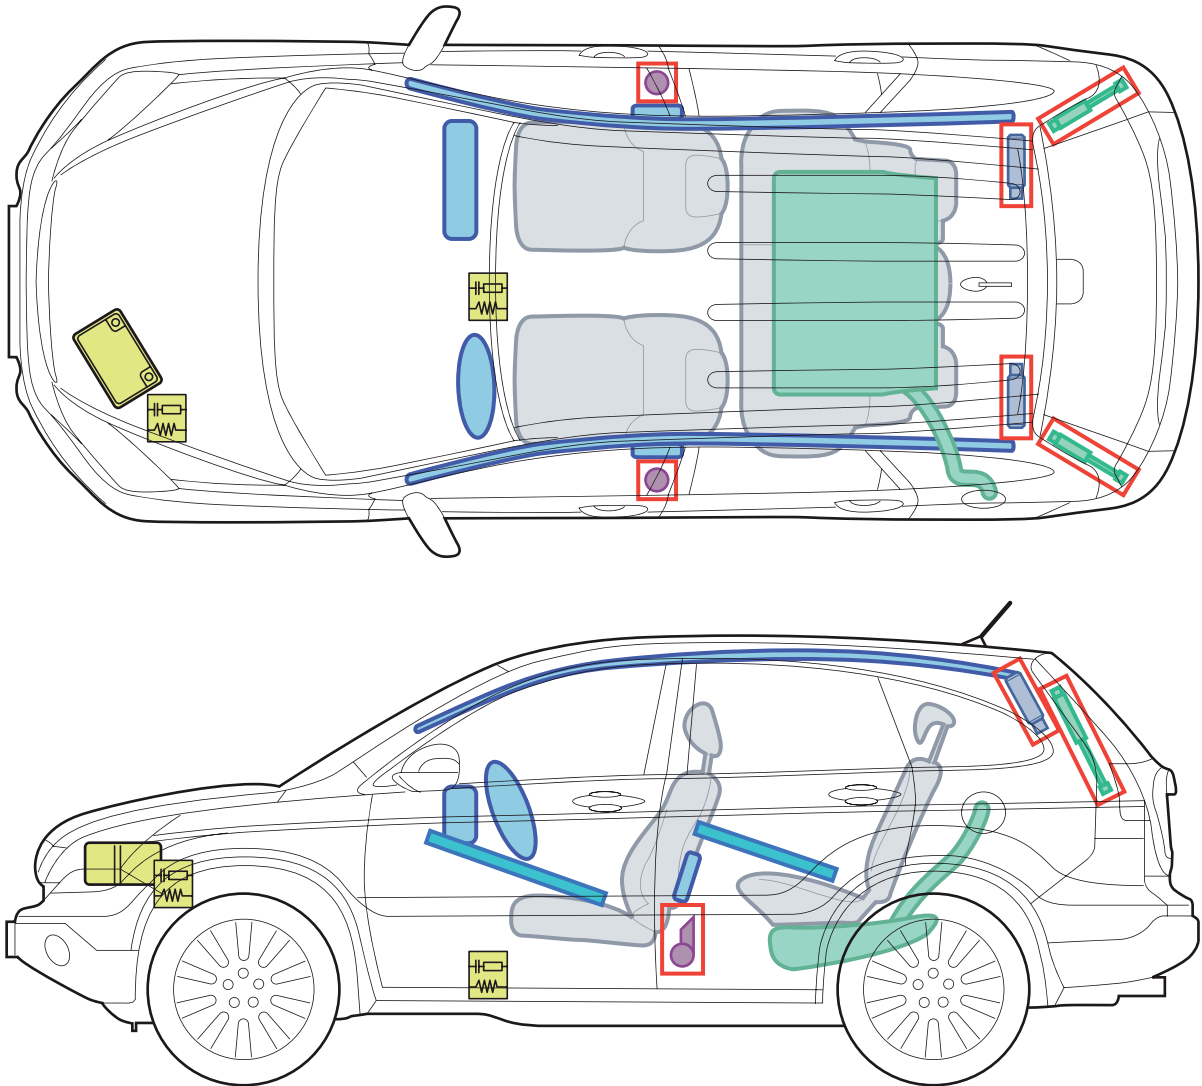

CR-V (RE5/RE6/RE7 5-Door, 2007-2012)

Legend

	Airbag		Structural reinforcements		Control unit
	Gas generator		Gas filled spring device		Battery
	Seat belt tensioner		Fuel tank		