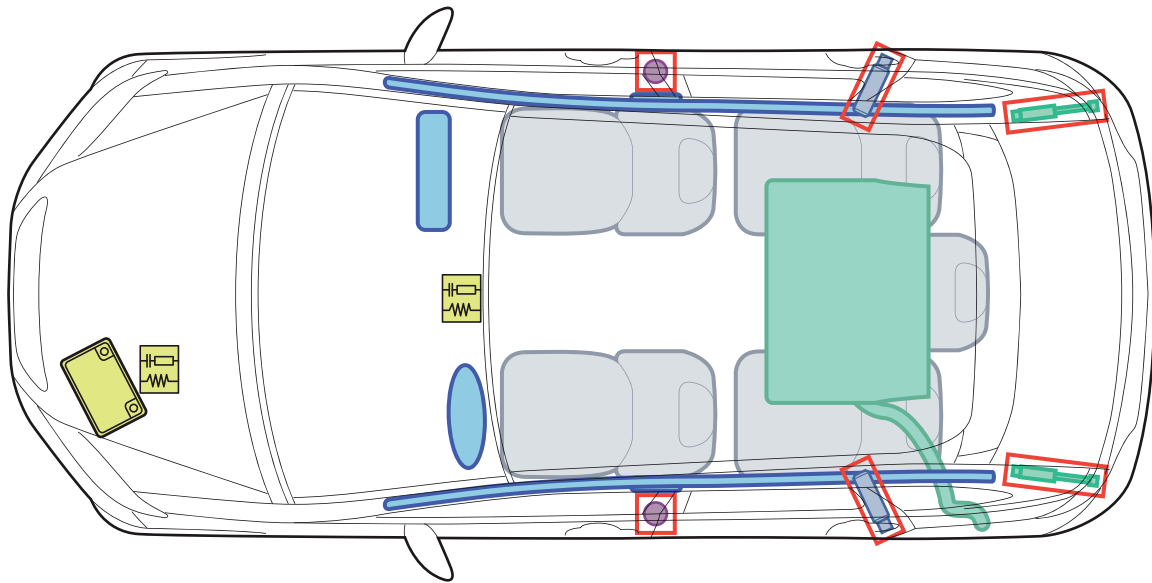

## FR-V (BE1/BE3/BE5 5-Door, 2005-2009)

### Legend

|   |                     |   |                           |   |              |
|---|---------------------|---|---------------------------|---|--------------|
|  | Airbag              |  | Structural reinforcements |  | Control unit |
|  | Gas generator       |  | Gas filled spring device  |  | Battery      |
|  | Seat belt tensioner |  | Fuel tank                 |   |              |