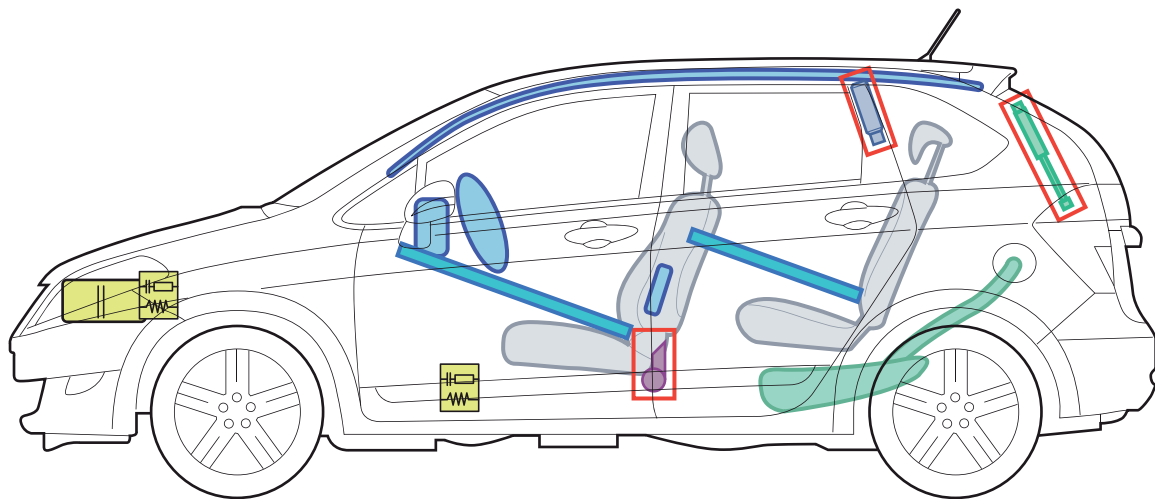

## FR-V (BE1/BE3/BE5 5-Door, 2005-2009)

### Legend

|   |                     |   |                           |   |              |
|---|---------------------|---|---------------------------|---|--------------|
|  | Airbag              |  | Structural reinforcements |  | Control unit |
|  | Gas generator       |  | Gas filled spring device  |  | Battery      |
|  | Seat belt tensioner |  | Fuel tank                 |   |              |