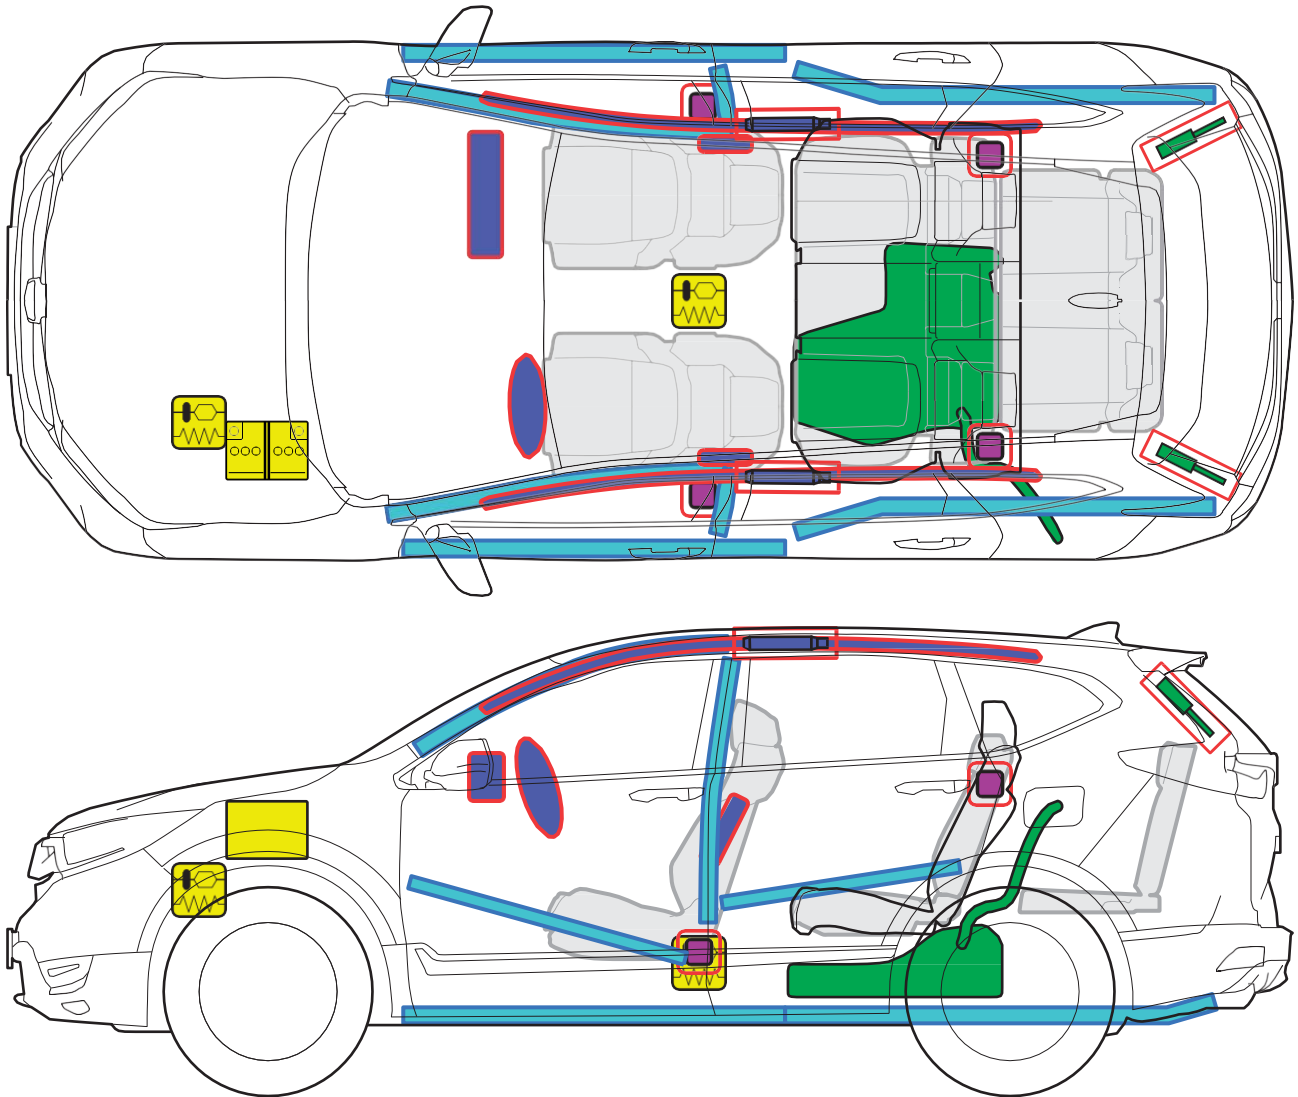

CR-V  
(RW\*, 2019)

Legend

	Airbag		Structural Reinforcement		Control unit
	Gas-Generator		Gas filled spring unit		12 Volt-Battery
	Seat belt tensioner		Fuel tank		