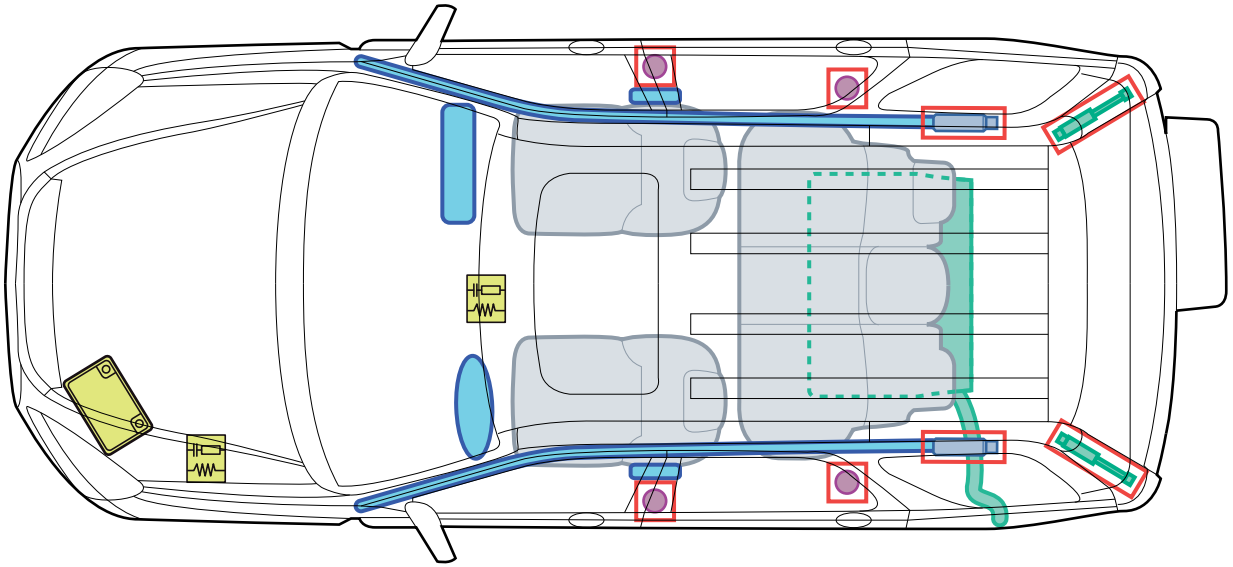

HONDA

CR-V (RD8/RD9 5-Door, 2005-2006)

Legend

	Airbag		Structural reinforcements		Control unit
	Gas generator		Gas filled spring device		Battery
	Seat belt tensioner		Fuel tank		