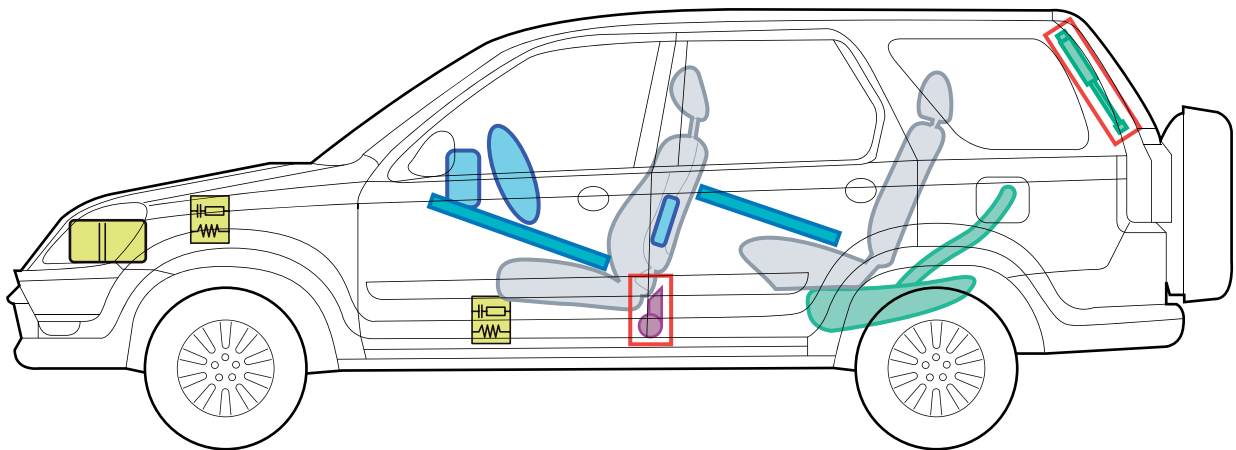

HONDA

CR-V (RD8 5-Door, 2002-2005)

Legend

	Airbag		Structural reinforcements		Control unit
	Gas generator		Gas filled spring device		Battery
	Seat belt tensioner		Fuel tank		