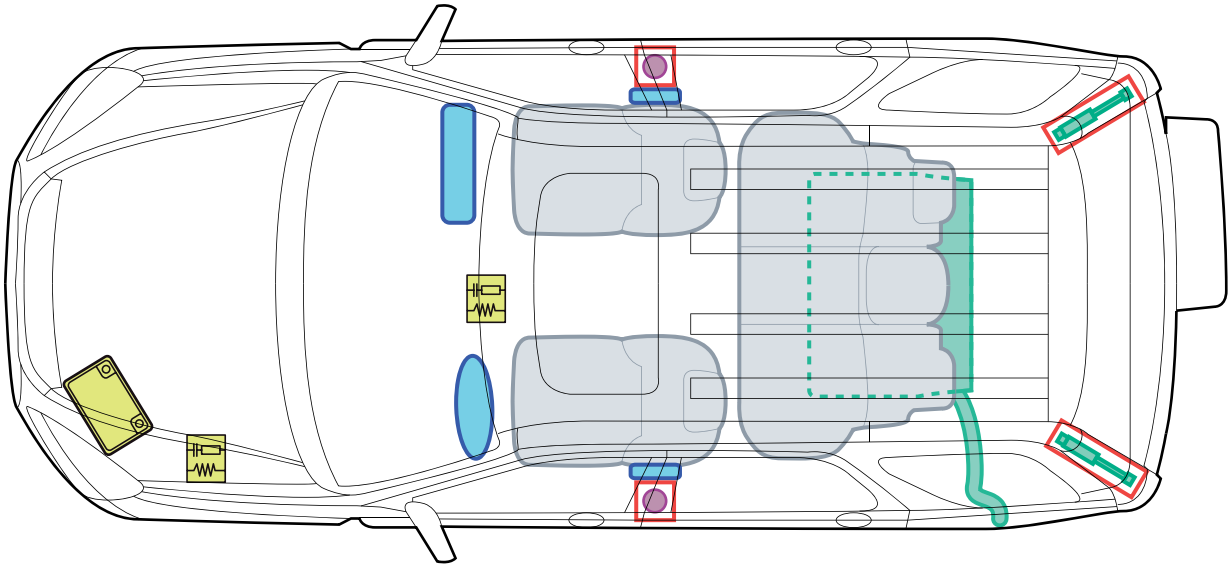

HONDA

CR-V (RD8 5-Door, 2002-2005)

Legend

	Airbag		Structural reinforcements		Control unit
	Gas generator		Gas filled spring device		Battery
	Seat belt tensioner		Fuel tank		