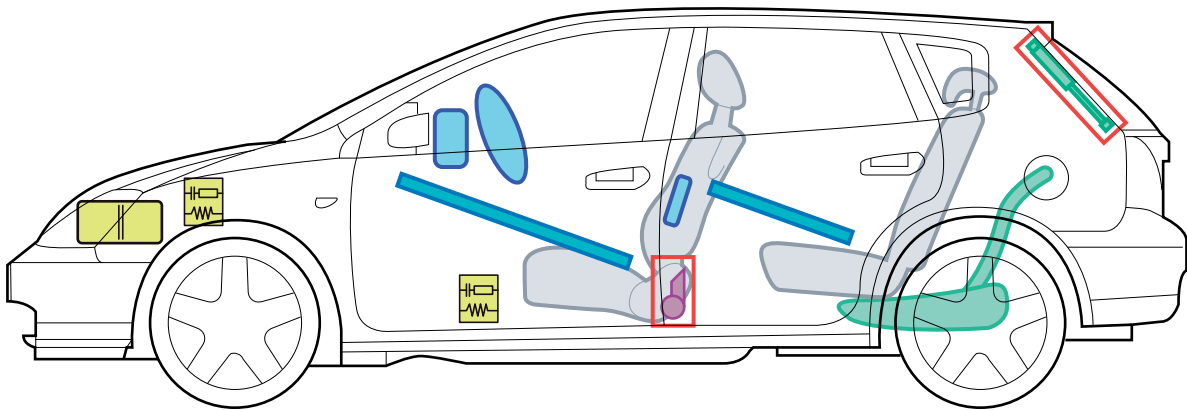

CIVIC

(EU7/EU8/EU9/EV1 5-Door,
(2001-2005)

Legend

	Airbag		Structural reinforcements		Control unit
	Gas generator		Gas filled spring device		Battery
	Seat belt tensioner		Fuel tank		