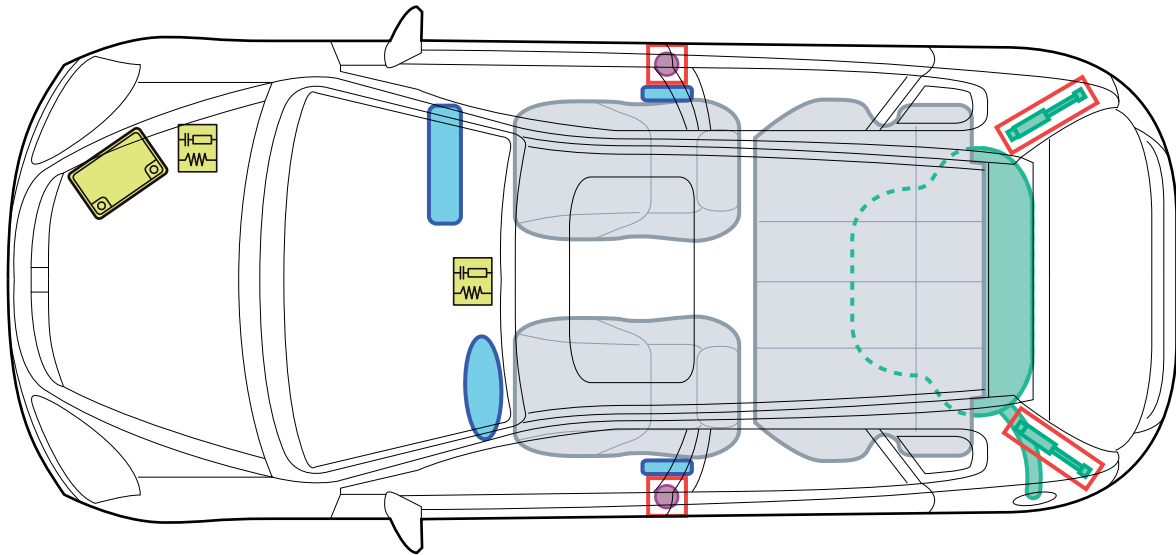

CIVIC

(EU7/EU8/EU9/EV1 5-Door,
(2001-2005)

Legend

	Airbag		Structural reinforcements		Control unit
	Gas generator		Gas filled spring device		Battery
	Seat belt tensioner		Fuel tank		