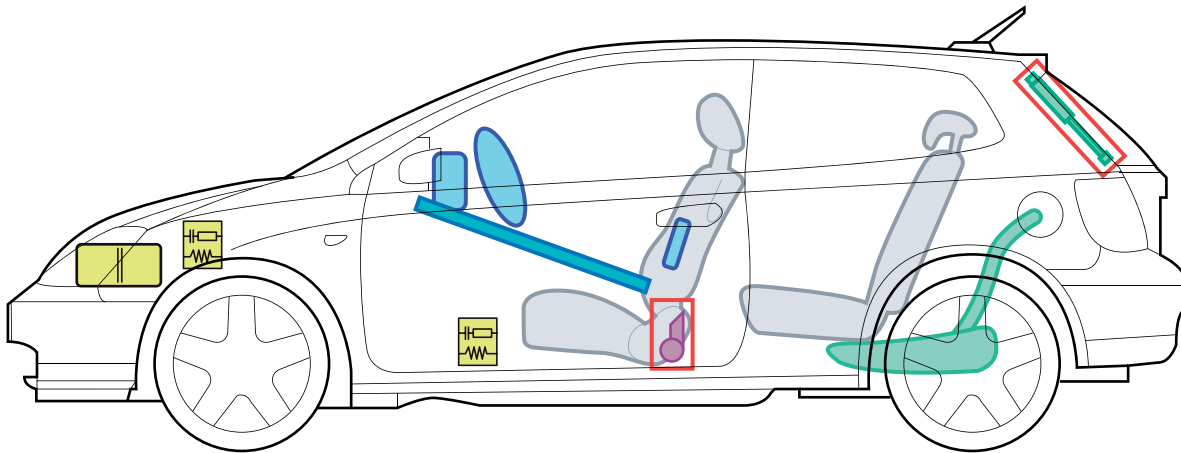

HONDA

CIVIC

(EP1/EP2/EP3/EP4 3-Door,
2001-2005)

Legend

	Airbag		Structural reinforcements		Control unit
	Gas generator		Gas filled spring device		Battery
	Seat belt tensioner		Fuel tank		