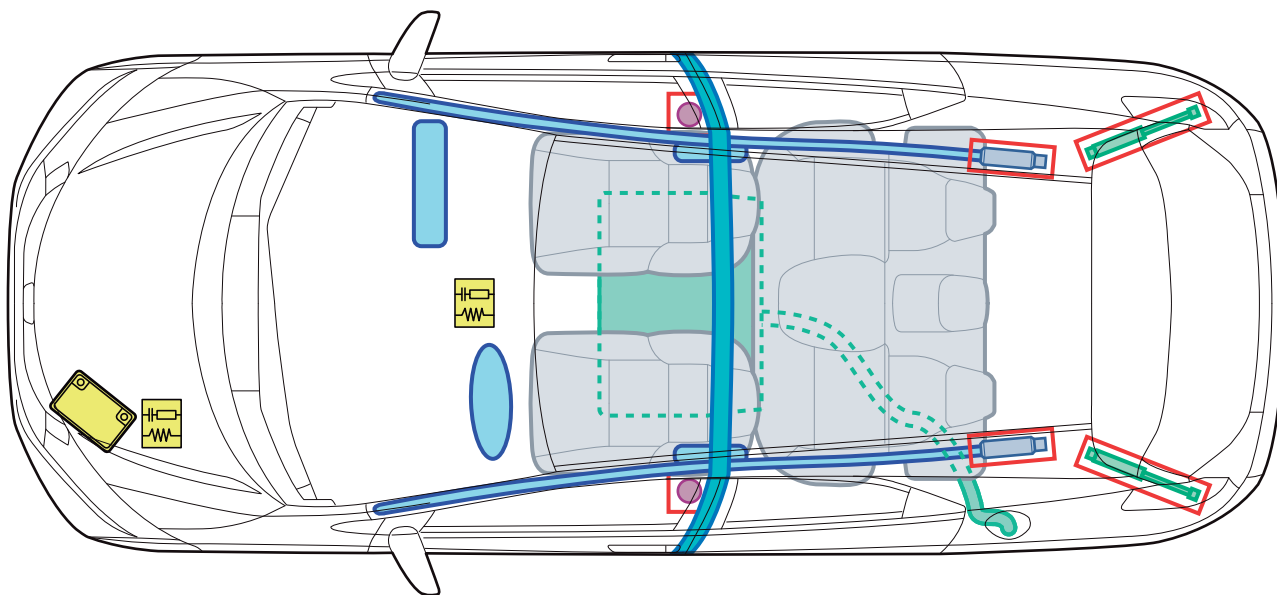

### Legend

	Airbag		Structural reinforcements		Control unit
	Gas generator		Gas filled spring device		Battery
	Seat belt tensioner		Fuel tank		

CIVIC TOURER (FK2/FK3, 2014-2018)