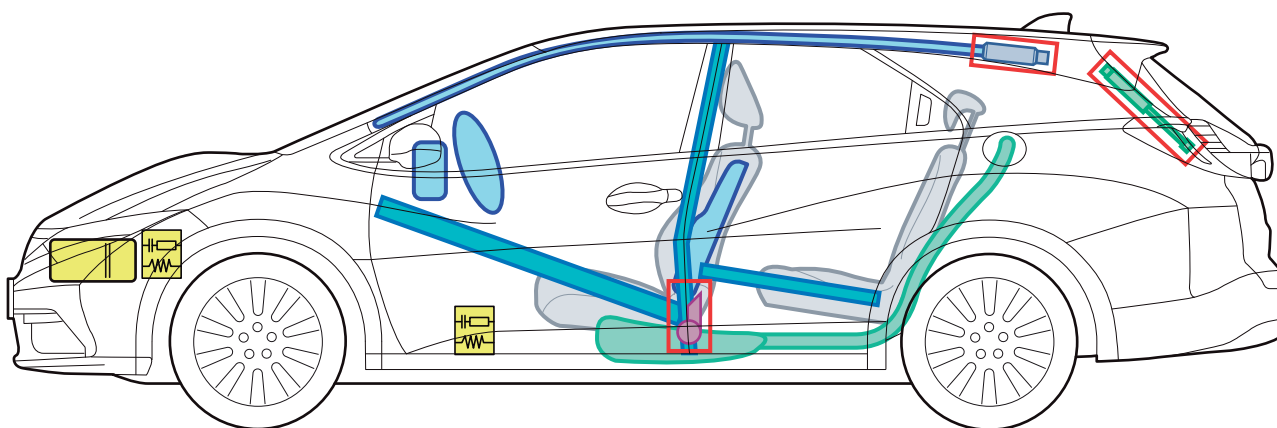

## HONDA CIVIC TOURER (FK2/FK3, 2014-2018)

### Legend

	Airbag		Structural reinforcements		Control unit
	Gas generator		Gas filled spring device		Battery
	Seat belt tensioner		Fuel tank		

CIVIC TOURER (FK2/FK3, 2014-2018)