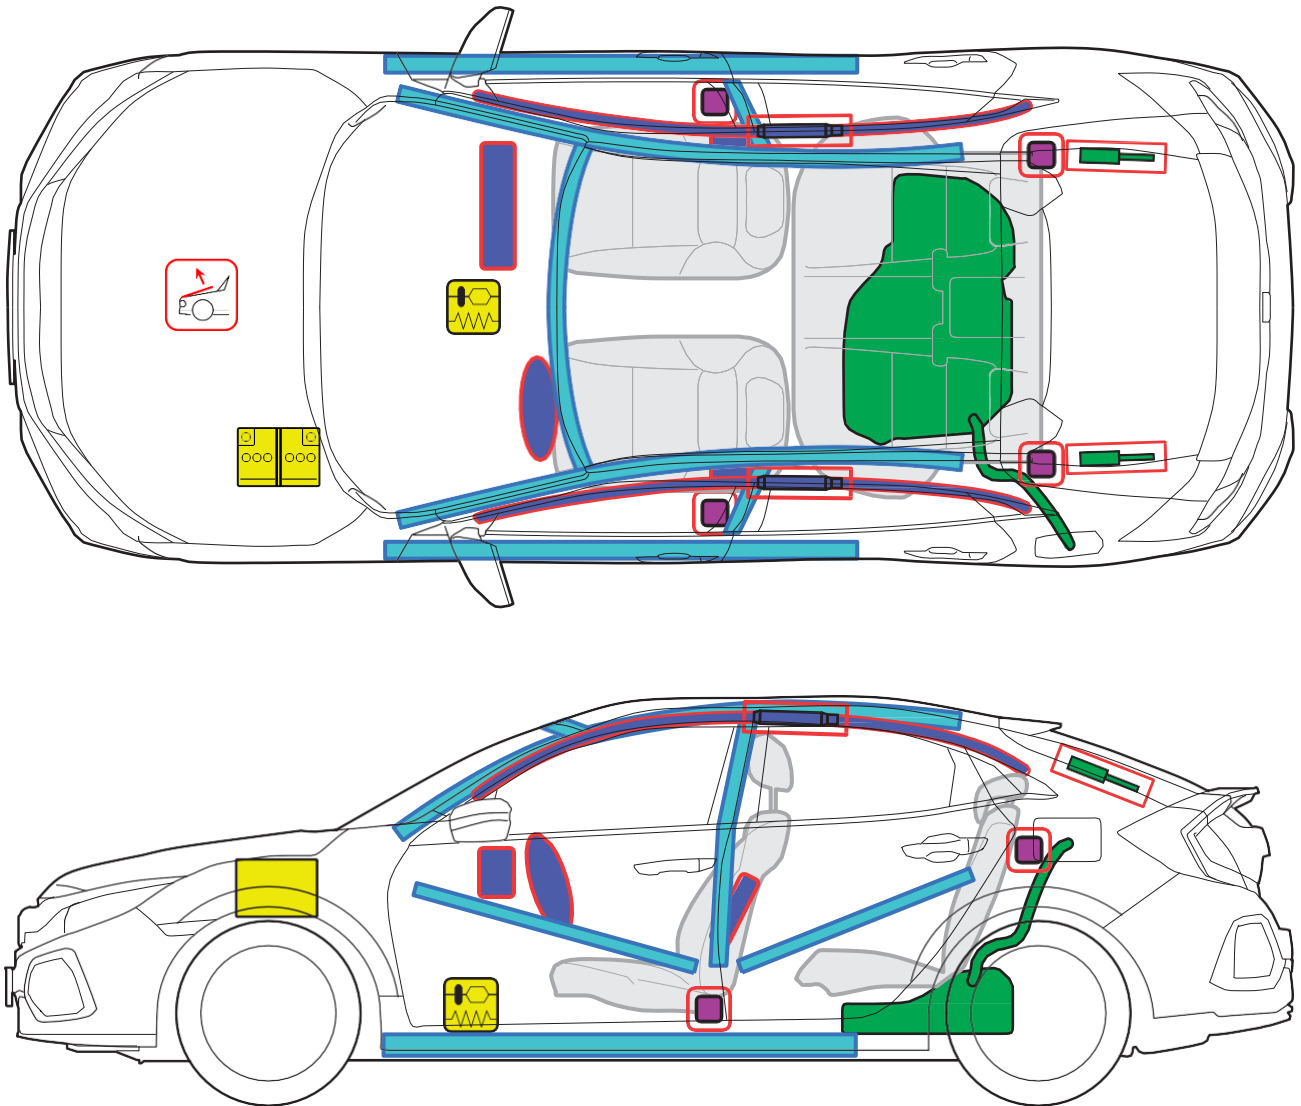

Civic 5D Diesel (FK9, 2018-)

Legend

	Airbag		Structural Reinforcements		Control Unit
	Gas-generator		Gas filled spring unit		12 Volt-Battery
	Seat-Belt-Tensioner		Fuel-tank		Pop Up hood