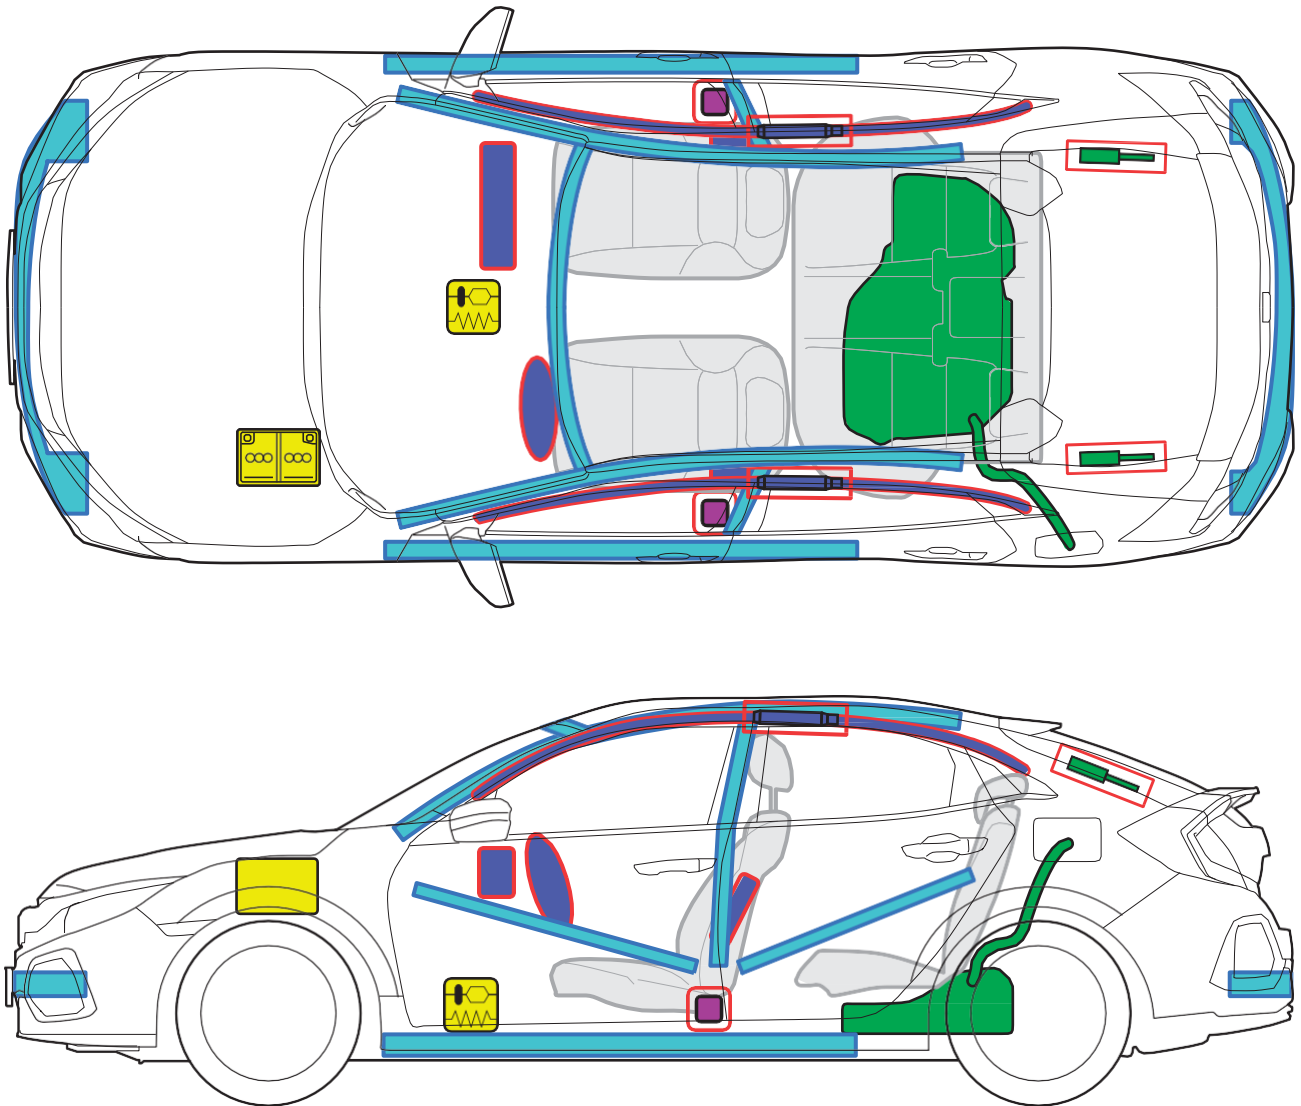

Civic 5D (FK6/7, 2017-)

Legend

	Airbag		Structural reinforcements		Control unit
	Gas-generator		Gas filled spring unit		12 Volt-Battery
	Seat belt tensioner		Fuel tank		