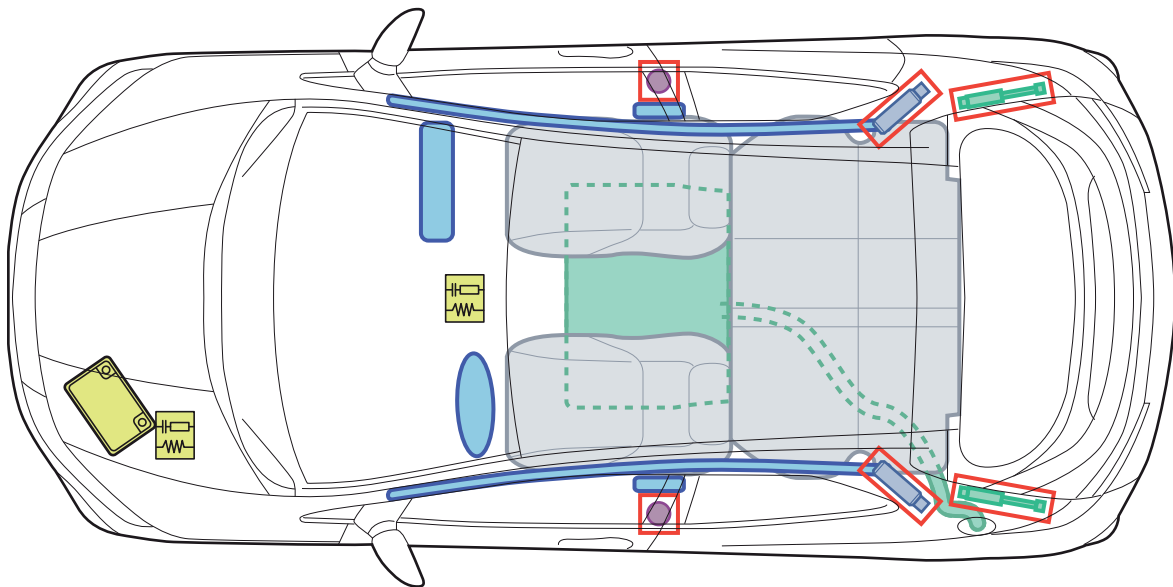

### Legend

	Airbag		Structural reinforcement		Control unit
	Gas generator		Gas filled spring device		Battery
	Seat belt tensioner		Fuel tank		

CIVIC (FK1/FK2/FK3 5-Door 2006 - 2011)