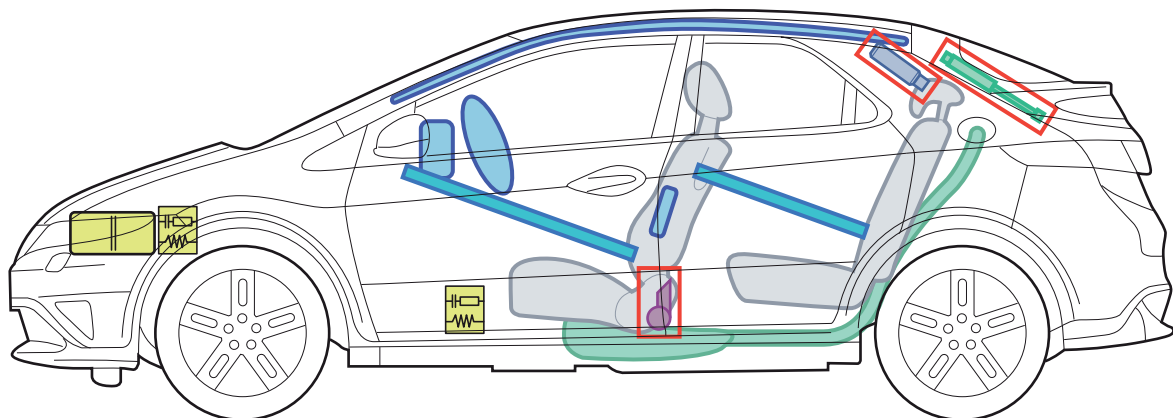

## CIVIC (FK1/FK2/FK3, 5-Door, 2006-2011)

### Legend

	Airbag		Structural reinforcement		Control unit
	Gas generator		Gas filled spring device		Battery
	Seat belt tensioner		Fuel tank		

CIVIC (FK1/FK2/FK3 5-Door 2006 - 2011)