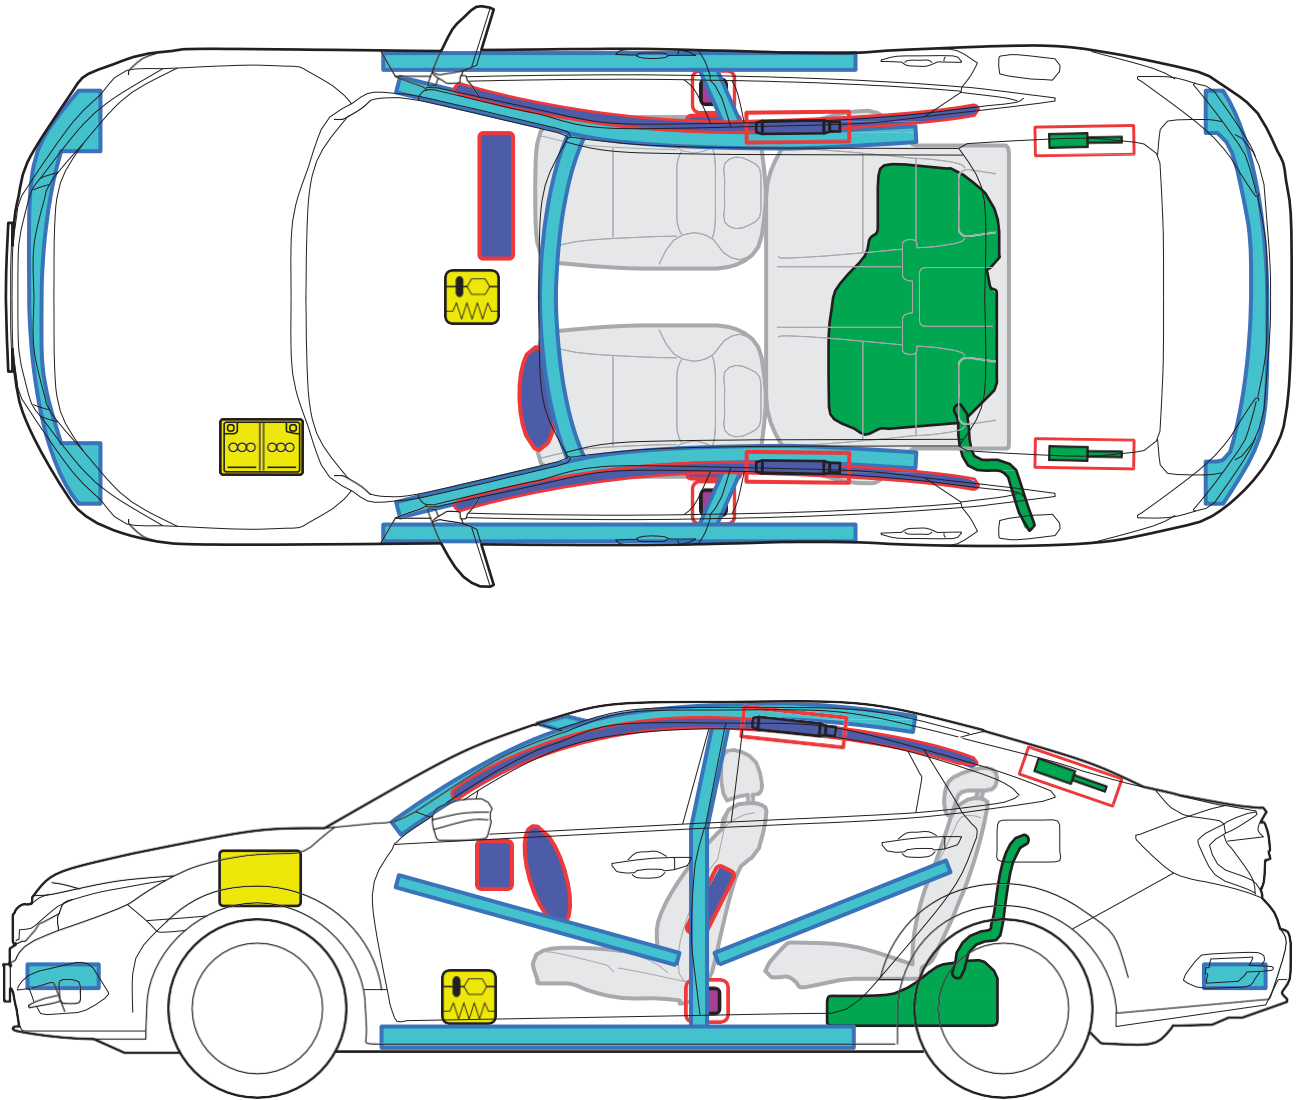

Civic 4D (FC1, 2017-)

Legend

	Airbag		Structural reinforcements		Control unit
	Gas-generator		Gas filled spring unit		12 Volt-Battery
	Seat belt tensioner		Fuel tank		