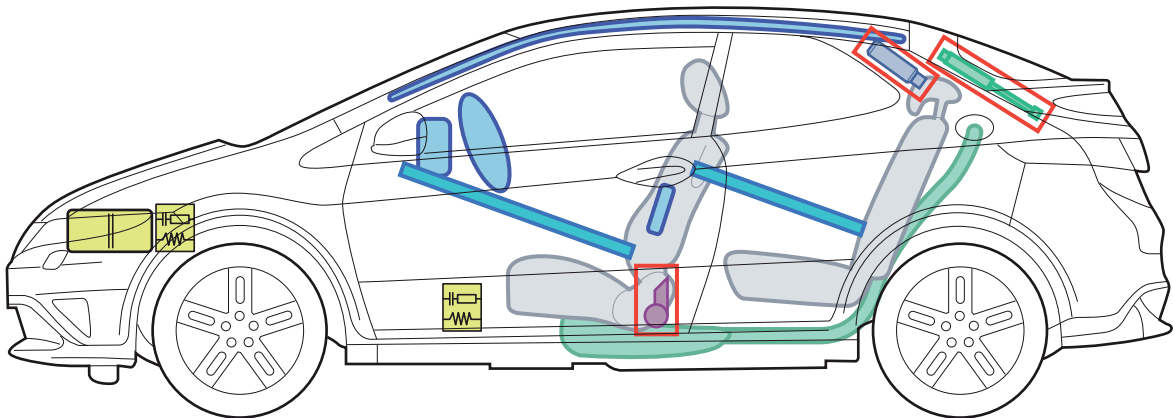

CIVIC (FN1/FN2/FN3/FN4 3-Door, 2007-2011)

Legend

	Airbag		Structural reinforcements		Control unit
	Gas generator		Gas filled spring device		Battery
	Seat belt tensioner		Fuel tank		