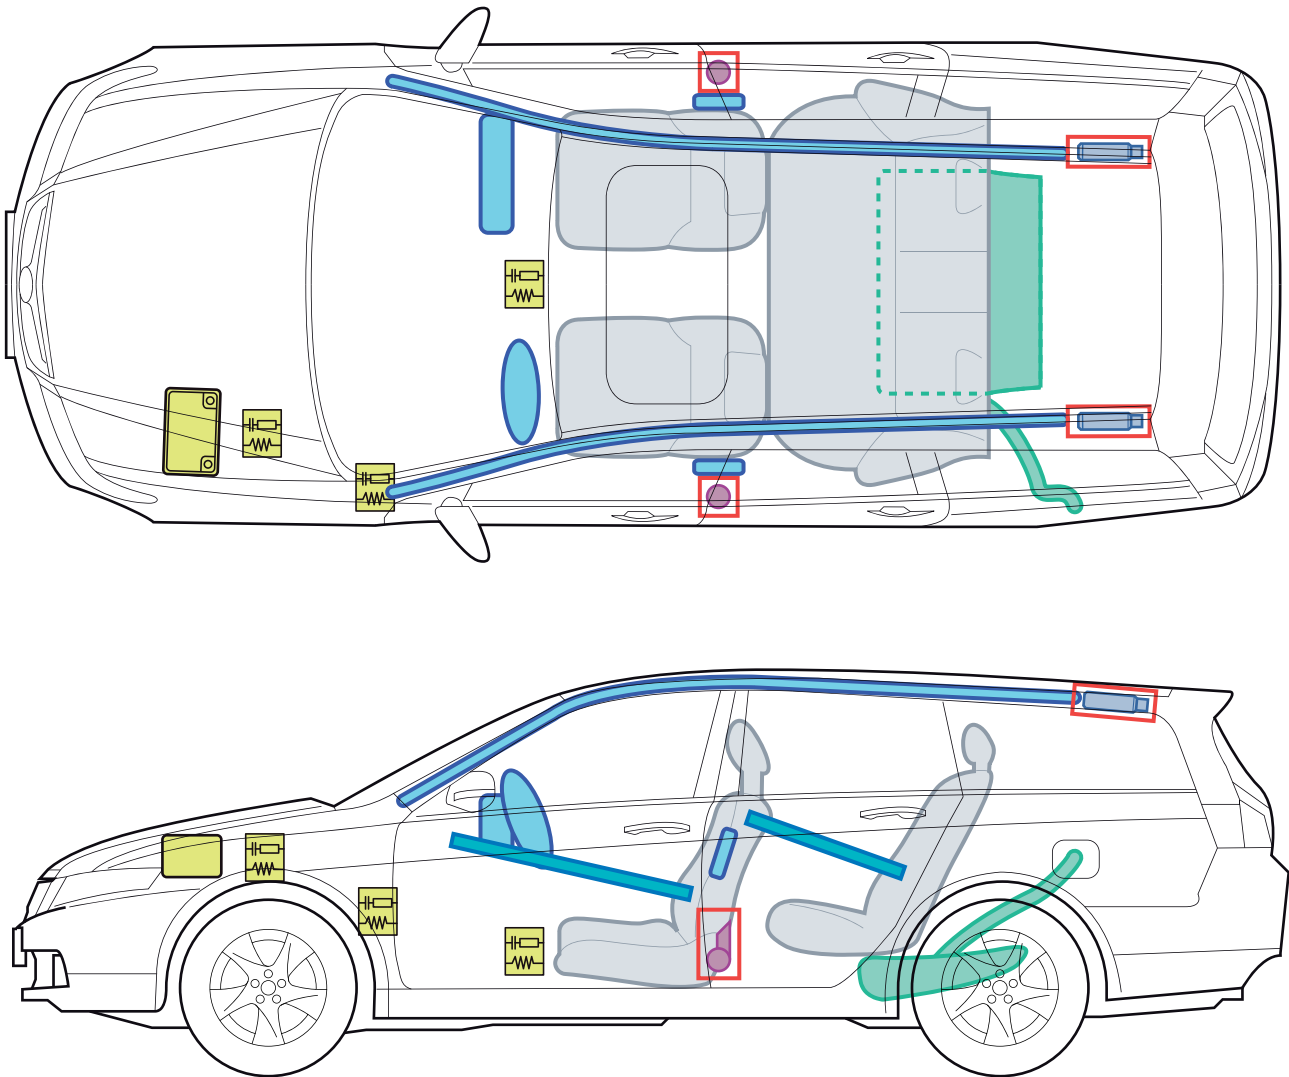

ACCORD

(CM1/CM2/CN2 5-Door, 2003-2008)

Legend

	Airbag		Structural reinforcements		Control unit
	Gas generator		Gas filled spring device		Battery
	Seat belt tensioner		Fuel tank		