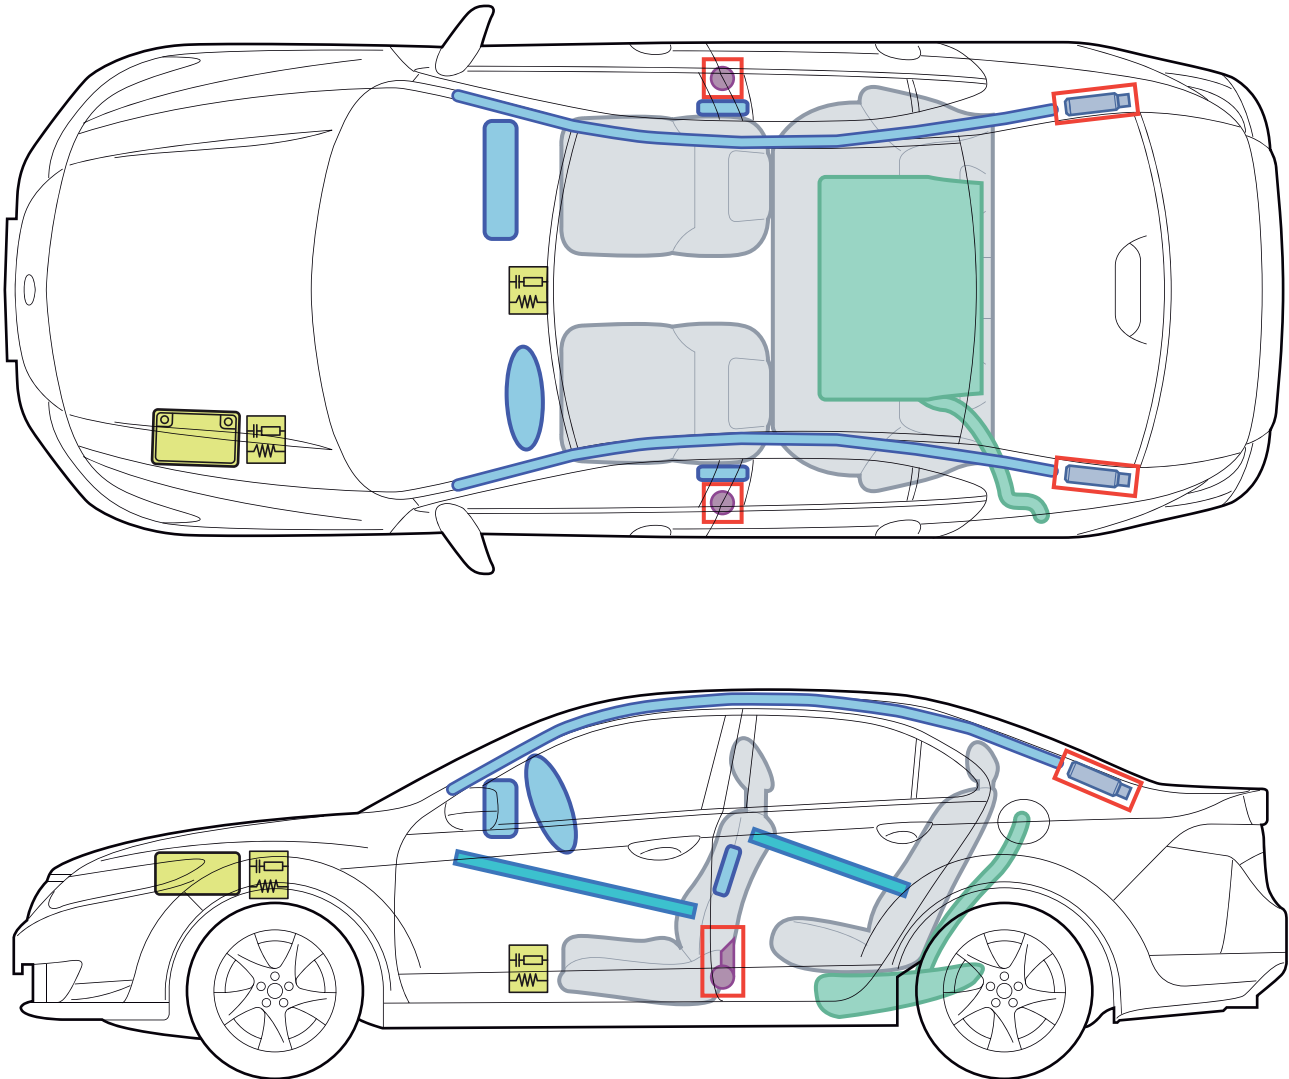

ACCORD (CU1/CU2/CU3 4-Door, 2008-2015)

Legend

	Airbag		Structural reinforcements		Control unit
	Gas generator		Gas filled spring device		Battery
	Seat belt tensioner		Fuel tank		