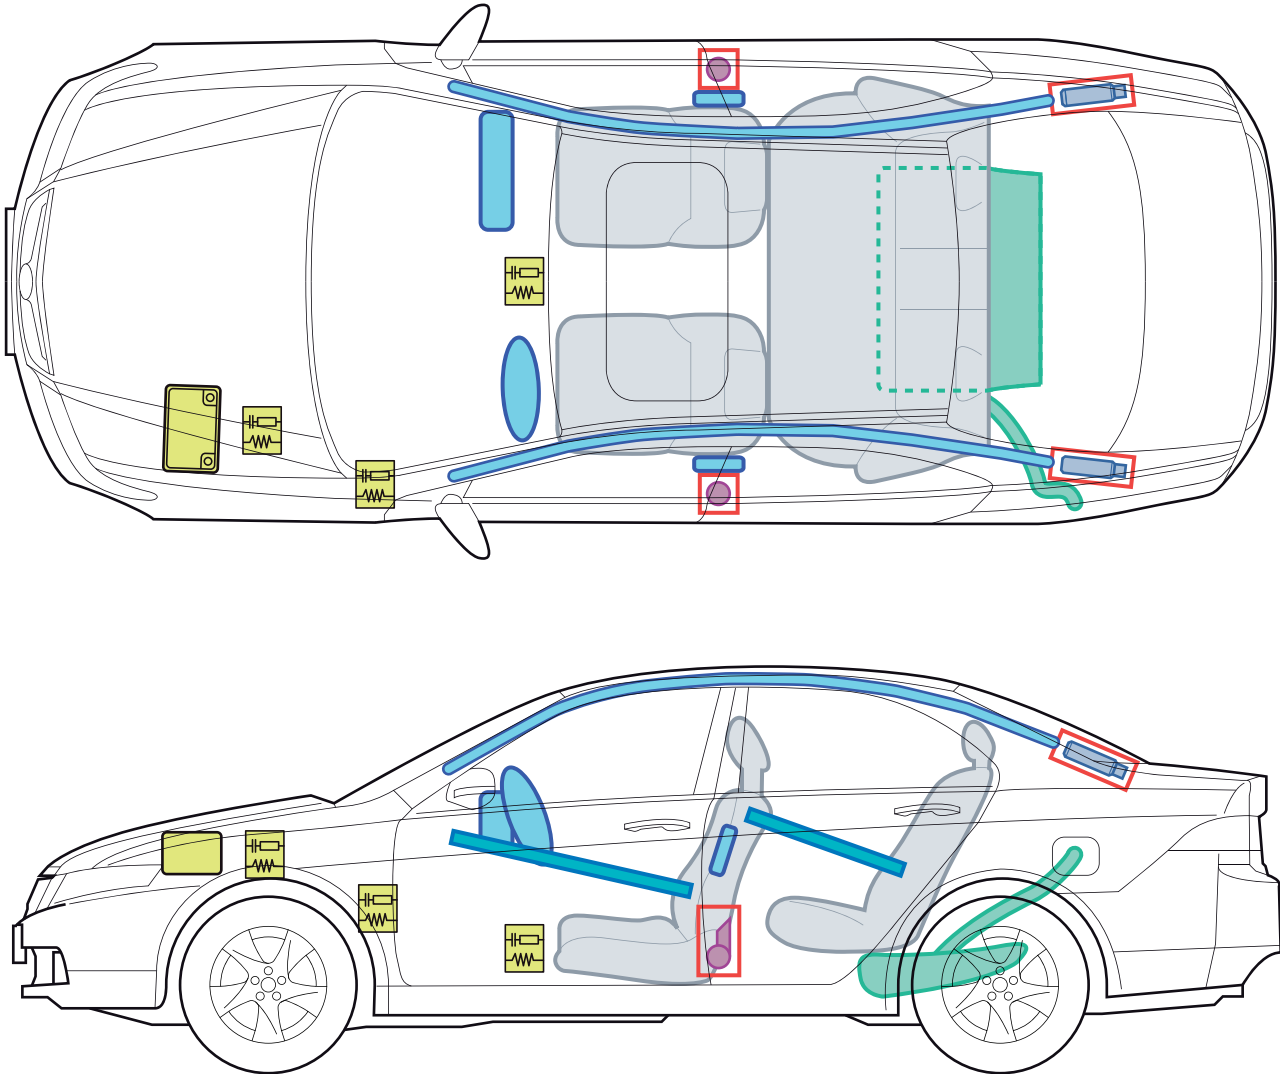

## ACCORD (CL7/CL9/CN1 4-Door, 2003-2008)

### Legend

	Airbag		Structural reinforcements		Control unit
	Gas generator		Gas filled spring device		Battery
	Seat belt tensioner		Fuel tank		